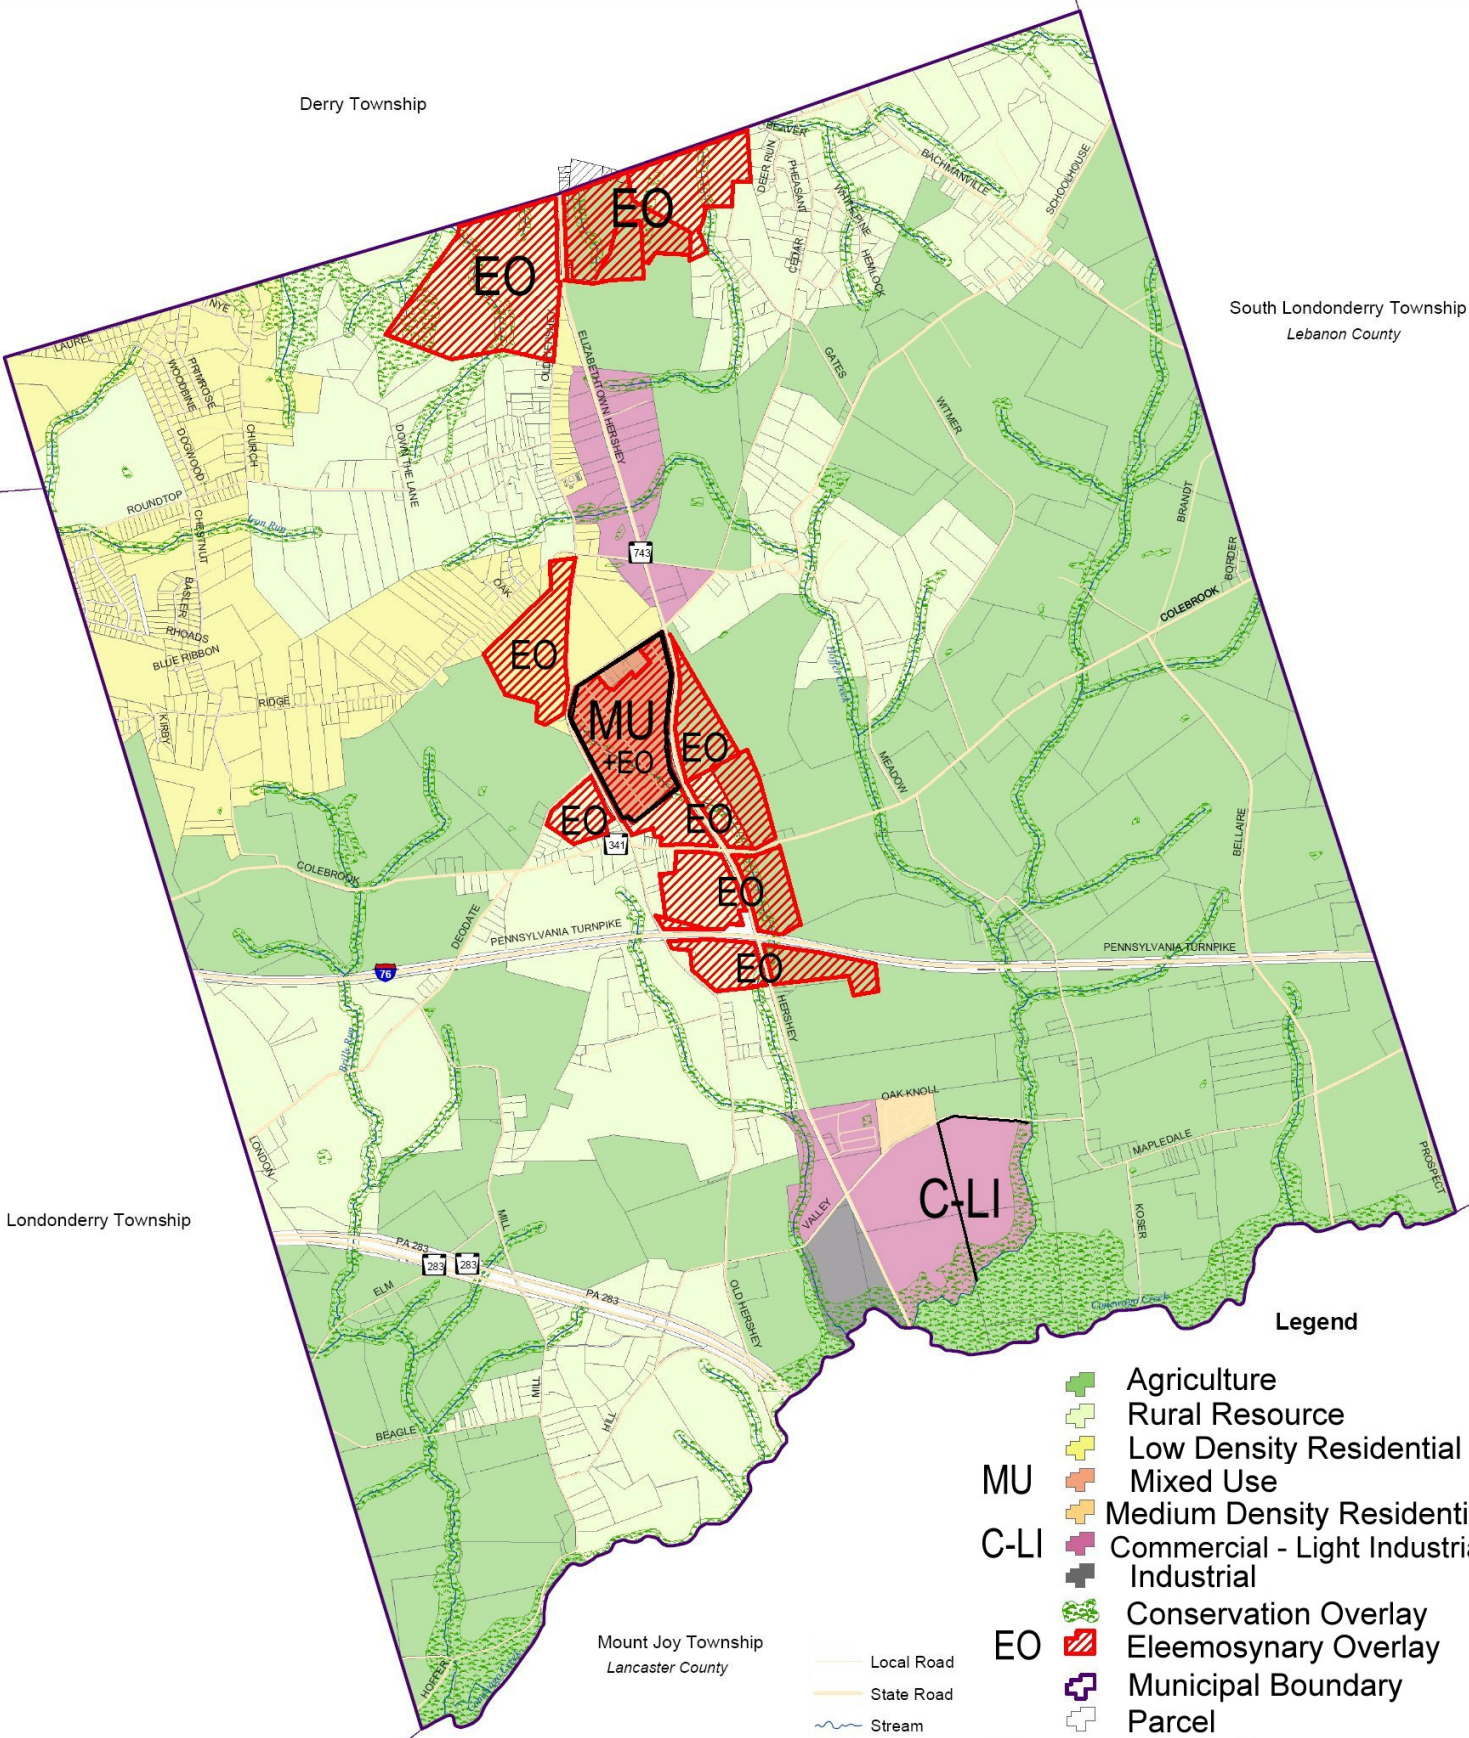

Derry Township

South Londonderry Township
Lebanon County

Londonderry Township

Mount Joy Township
Lancaster County

Legend

- Agriculture
- Rural Resource
- Low Density Residential
- Mixed Use
- Medium Density Residential
- Commercial - Light Industrial
- Industrial
- Conservation Overlay
- Eleemosynary Overlay
- Municipal Boundary
- Parcel

Map 8-1
FUTURE LAND USE

CONEWAGO TOWNSHIP COMPREHENSIVE PLAN
FUTURE LAND USE 10/15/2008

PA State Plane South, NAD 1983
Base Map Source:
Copyright (c) 2006, Dauphin County GIS
Copyright (c) 2007, Tri-County GIS
Copyright (c) 2007, Pennsylvania Department of Transportation
Copyright (c) 2008, RETTEW Associates, Inc.

ENHANCED BY
JOEL BUCKLEY